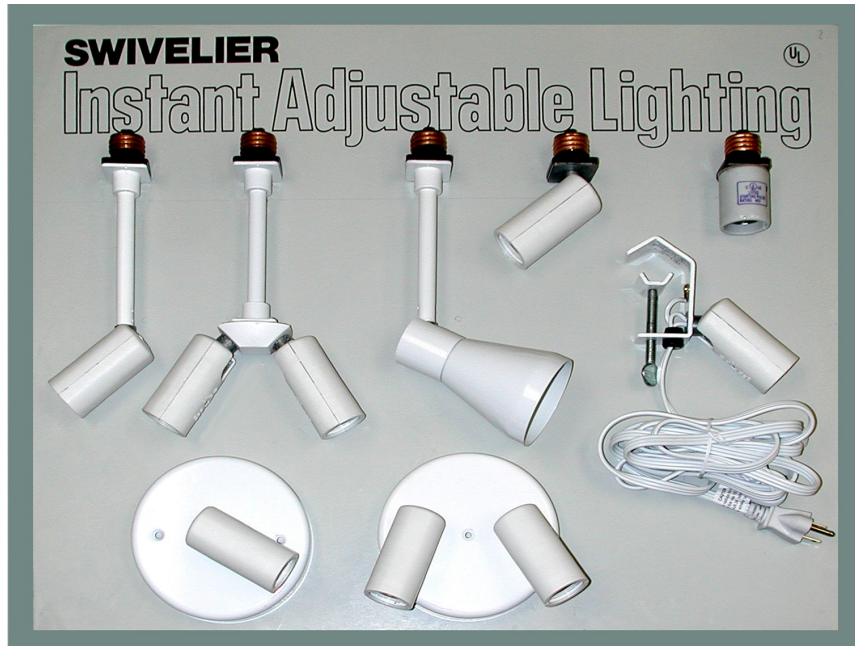

SWIVELIER

ADJUSTABLE LIGHTING

POINT OF PURCHASE DISPLAY BOARD FOR LIGHTING DEPARTMENT, DO-IT-YOURSELF HOME CENTERS, LIGHTING SHOWROOMS

Display A (20" x 24")

Items Shown on Display Board

Top Row:

- L21705WH** Single Lite-Flex Screw-In Extender, 5" Stem
- L21706WH** Double Lite-Flex Screw-In Extender, 5" Stem
- 22605WH** Single Smart-Cone Screw-In Extender, 5" Stem
- L21701WH** Single Lite-Flex Screw-In Swivel Socket
- L21828WH** Single Lite-Flex Clamp-On Swivel Socket
- 29981** 2-1/8" Deluxe Socket Extender – Up to 250 watts

Bottom Row:

- L21581WH** Single Lite-Flex Swivel Socket on 5-1/8" Canopy
- L21582WH** Double Lite-Flex Swivel Socket on 5-1/8" Canopy

Lamps:

Lite-Flex: Up to 150 watt PAR-38 Halogen Reflector Lamps

Smart-Cone: Use 75 watt ES20 GU-10 base Halogen Lamps
#99003 – 25 degree narrow flood.
#99004 – 50 degree wide flood.

29981: Up to 250 watt PAR-38 Halogen or Metal Halide Lamps

Color: (WH) White

POPULAR ADJUSTABLE SWIVELIER LIGHTS

Swivelier's most popular adjustable lighting devices are available on an attractive point of purchase display board.

Instantly adjustable in any direction, these units solve common lighting problems and enable you to Point the Light Where You Want It!

Ideal for residential and commercial applications. Illuminates any setting.